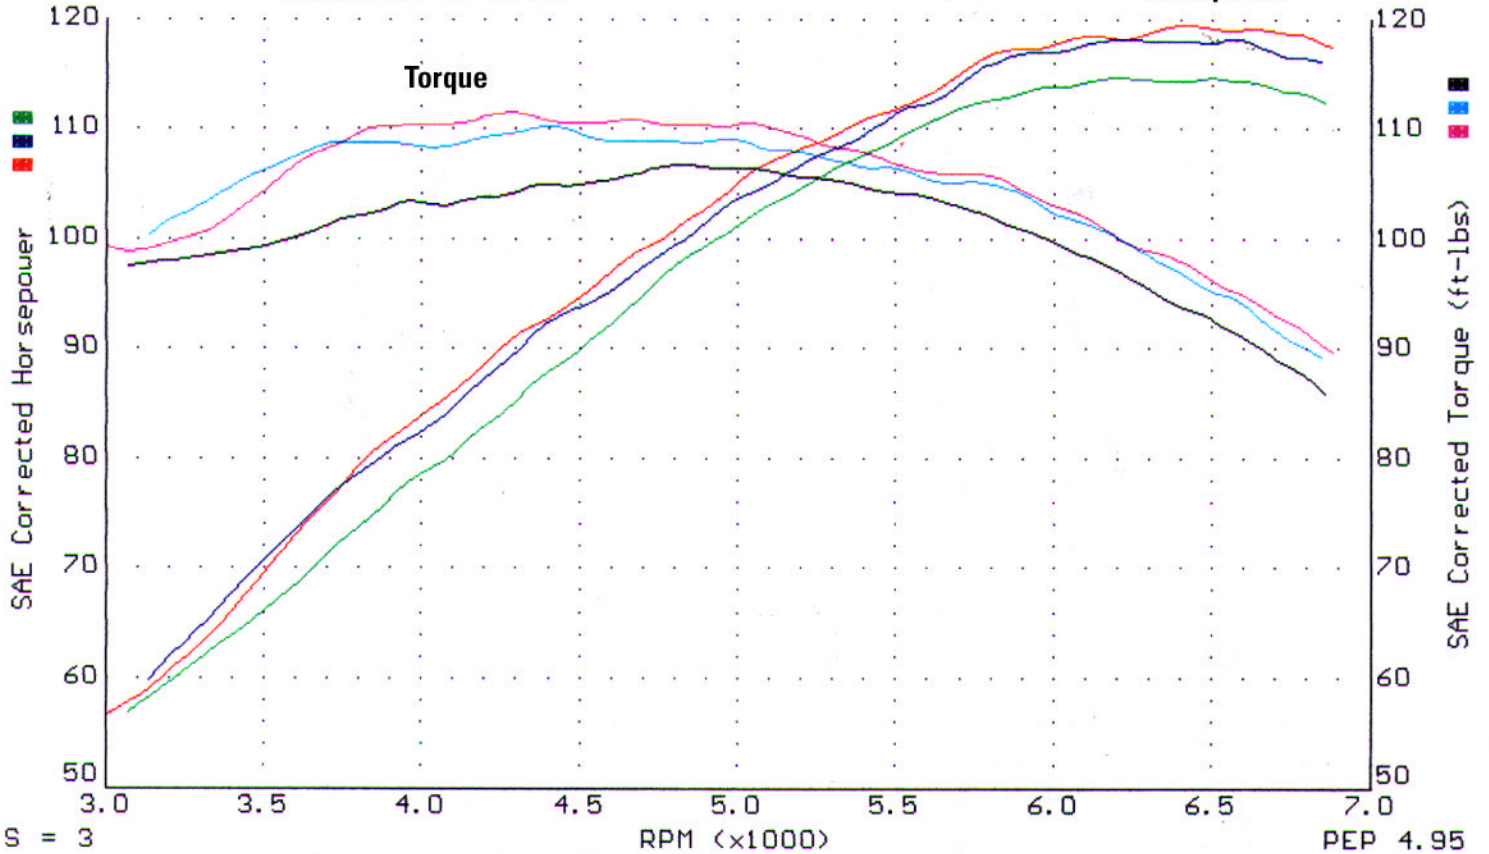

DYNORUN.004 - Stock 2001 Miata
 DYNORUN.009 - Brainstorm 4:1 Header
 DYNORUN.012 - Racing Beat 4:1 Header

RO
 RO
 RO

Horsepower

As measured on DYNOJET'S MODEL 248C DYNAMOMETER

DYNORUN.004 60.5 °F 29.76-0.32 in.Hg. 200 ft. CF=0.97 RPM/MPH=97
 Max POWER = 114.6 Max TORQUE = 106.8 Stock 2001 Miata

DYNORUN.009 63.1 °F 29.71-0.31 in.Hg. 200 ft. CF=0.98 RPM/MPH=97
 Max POWER = 118.3 Max TORQUE = 110.3 Brainstorm 4:1 Header

DYNORUN.012 64.5 °F 29.71-0.34 in.Hg. 200 ft. CF=0.98 RPM/MPH=97
 Max POWER = 119.5 Max TORQUE = 111.6 Racing Beat 4:1 Header